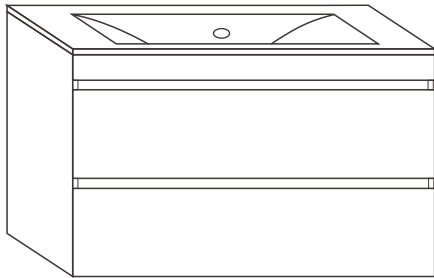

# CUBE80

|   |               |                        |
|---|---------------|------------------------|
| a | Left 2x       | A 510*440mm  Left 1x   |
| b | Right 2x      | B 510*440mm  Right 1x  |
| c | M7*40mm  4x   | C 760*110mm  1x        |
| d | $\Phi 14$ 69x | D 760*68mm  1x         |
| e | 69x           | E 760*78mm  1x         |
| f | 70mm  2x      | F 790*78mm  2x         |
| g | 2x            | G 790*185mm  1x        |
|   | 2x            | H 718*285mm  Top 2x    |
|   | 14mm  28x     | I 718*285mm  Bottom 1x |
|   |               | J 300*94mm  Left 1x    |
|   |               | K 300*94mm  Right 2x   |
|   |               | L 718*86mm  2x         |
|   |               | M 310*86mm  Left 1x    |
|   |               | N 310*86mm  Right 1x   |
|   |               | O 170*70mm  Left 1x    |
|   |               | P 170*70mm  Right 1x   |
|   |               | Q 99*70mm  1x          |
|   |               | S 760*440mm  1x        |